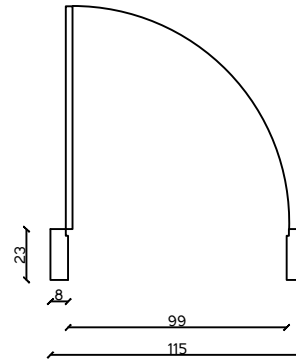

DOOR 90X210
ALL DIMENSIONS ARE IN CM.

DOOR - D1 - Nos

DOOR 115X210
ALL DIMENSIONS ARE IN CM
DOOR - MD - 1 No

DESIGNED BY
VEEDUM PLANUM

MANIMALA, KOTTAYAM
veedumplanum@gmail.com
faizalmangalaseeril@gmail.com
PH: 9447365988

JOINERY DETAILS

ALL DIMENSIONS ARE IN CENTIMETERS
DATE : 24-08-2015

CLIENT:

**Mr. SURESH KUMAR
BHARANIKKAVU
KOLLAM.**