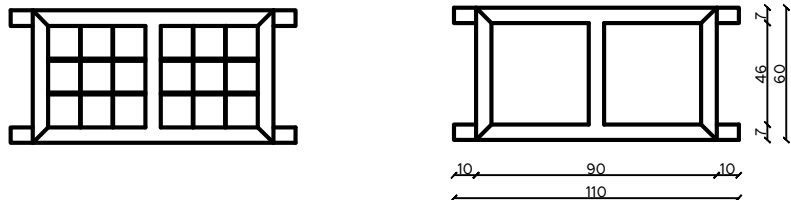

KITCHEN WINDOW- KW2 - 109X100 - Nos

VENTILATOR - V - 90X60 - Nos

DESIGNED BY
VEEDUM PLANUM

MANIMALA, KOTTAYAM
veedumplanum@gmail.com
faizalmangalaseeril@gmail.com
PH: 9447365988

JOINERY DETAILS

ALL DIMENSIONS ARE IN CENTIMETERS
DATE : 24-08-2015